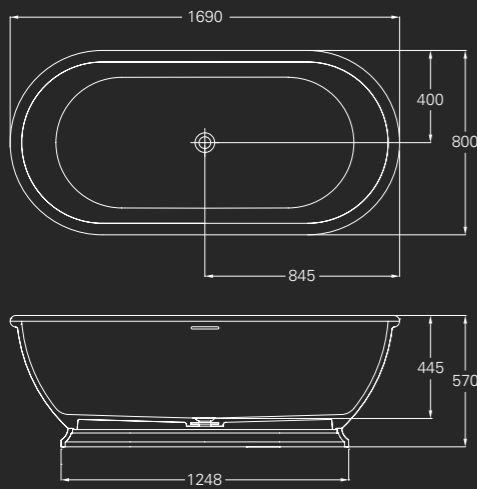

## ALBERMARLE

Albermarle Nickel Finish Bath, page 20

Albany free-standing natural stone bath  
 L:1690, W:800, H:570  
 Weight empty: 132kg  
 Displaced capacity: 256 litres\*  
 Material: Natural stone  
 Not suitable for rim mounted taps  
 Integrated overflow (including the bath waste)