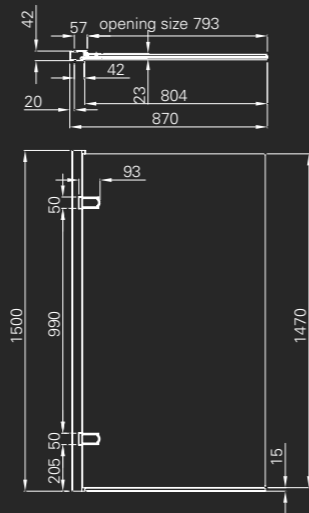

Hinged bath screen

Nickel Plated
Hinged Bath screen
L:950, W:850 (20mm adjustment), H:1500
Code: ARC45

Royal free-standing over bath shower

Royal Bath, page 04

Royal Free-standing over bath shower
temple (left hand option shown)
L:990, W:1650, H:2250
Code: H402-ARC

Air boosted rain shower rose
Bath volume 250 litres (Volume of water
contained in the bath if filled to the overflow)
Glass thickness 8mm
Safety glass with Easy Clean Coating
The Royal shower temple is designed to operate
between pressures of 3 and 5 Bar. For more flow rate
information see the technical specification on our website