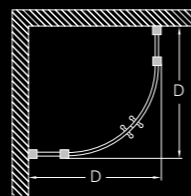

Single Sliding Door Quadrant

Size*	Enclosure consists of:	Adjustment min-max	Enclosure Code	Tray Code
800 x 800	D: 800	760-780	ARC48	Z1192
900 x 900	D: 900	860-880	ARC49	Z1193