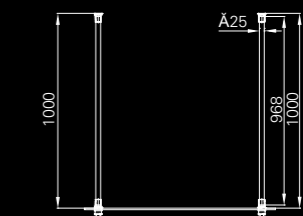

Walk through with two bracing bars

Size*	Enclosure consists of:	Adjustment min-max	Enclosure Code	Tray Code
1200	D: 1200	n/a	ARC57	Z1176