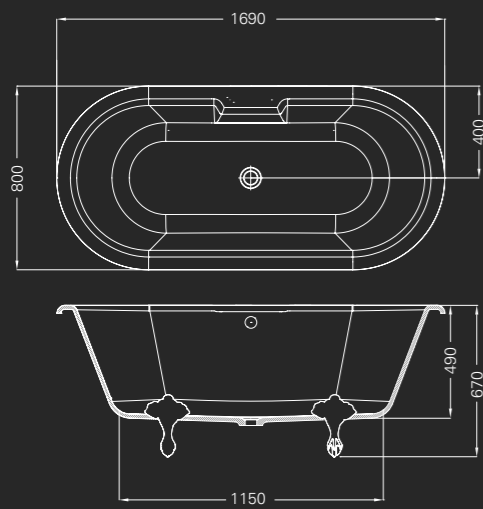

### Vine free-standing natural stone bath

L:1690 x W:800 x H:710

Weight empty: 94kg

Displaced capacity: 146 litres\*

Material: Natural stone

Tap hole options: 0, 1, 2 (supplied un-drilled)

Overflow hole un-drilled