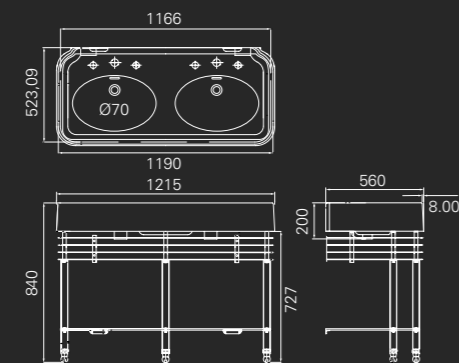

1200mm basin with overflow & basin stand with double basin & overflows

Basin Stands are constructed from stainless steel and are nickel plate finished

D:560, W:1215, H:840
Tap holes: 0,1,2 or 3 (as shown)
Compatible wastes: ARCW18NKL, ARCW19 NKL, ARCW14NKL

Basin (ARC1200)
Floor stand inc. glass shelf (ARC24)