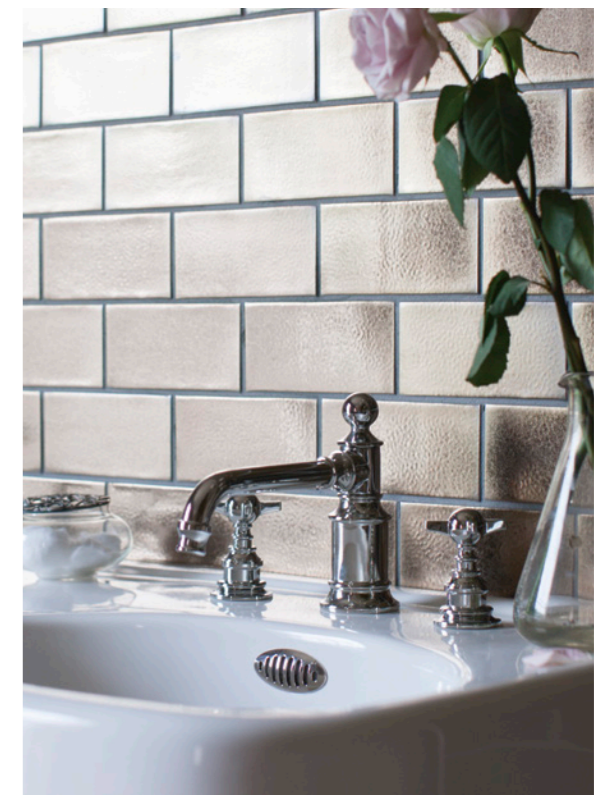

Nickel finished brassware crafted with exceptional care.

Every tap is supplied with a flow straightener for areas of low water pressure and an aerator for areas with a high water pressure to ensure water is delivered at a consistent pressure regardless of incoming water. This regulation of the water means you receive perfect water flow every time you turn on the tap.

Tap hole options - every basin is available with 0, 1, 2 or 3 tap holes (excluding cloakroom basins). Choose from deck-mounted pillar taps and mixers or wall-mounted three tap hole options which leaves your ceramic in one seamless piece.

For all Brassware options please refer to the specification section on page 62-63