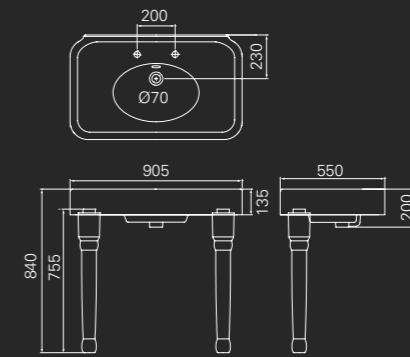

900mm basin with overflow & ceramic console legs

D:550, W:905, H:840
Tap holes: 0, 1, 2 (as shown) or 3
Compatible wastes: ARCW18NKL, ARCW19 NKL, ARCW14NKL

Basin (ARC900)

Ceramic console legs (ARC2)