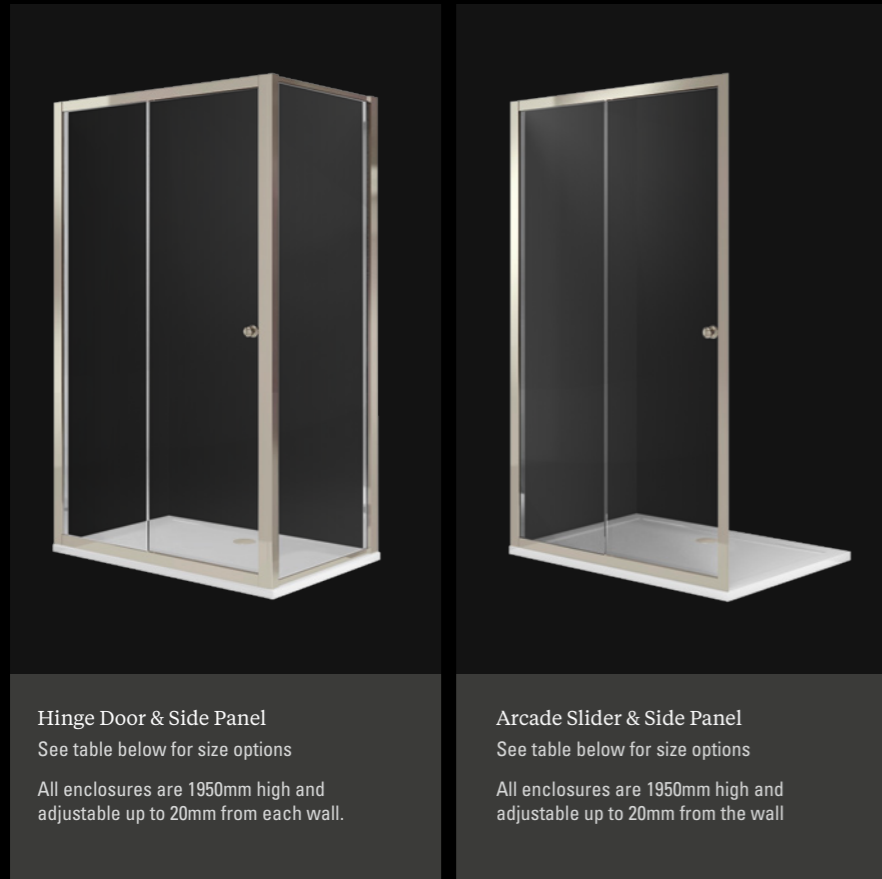

All shower posts are constructed from aluminium and finished in Nickel.  
Safety glass is 8mm thick and has an easy clean coating.

**Walk in screen for corner installation**

| Size* | Enclosure consists of: | Adjustment min-max | Enclosure Code | Tray Code    |
|-------|------------------------|--------------------|----------------|--------------|
| 1000  | A: 1000                | 995-1010           | <b>ARC54</b>   | <b>Z1173</b> |
| 1200  | A: 1200                | 1195-1210          | <b>ARC55</b>   | <b>Z1230</b> |
| 1400  | A: 1400                | 1395-1410          | <b>ARC56</b>   | <b>Z1177</b> |

# Shower enclosures

Arcade Hinge Door & Side Panel

A: Hinged door  
C: Side panel

Arcade Slider & Side Panel

Sliding door with side panel

A: Sliding door  
C: Side panel

All shower posts are constructed from aluminium and finished in Nickel, they can be installed with or without chrome ball header. Safety glass is 8mm thick and 3M™ easy clean coating.