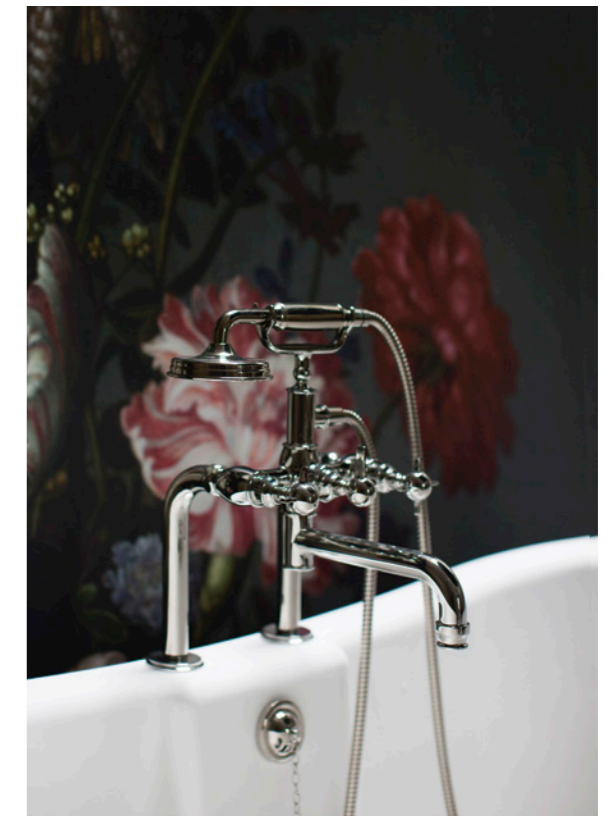

WC SEAT OPTIONS ↓

The soft-close seat is available in 4 colours, White, Gloss Black (as shown), Sand and Dark Olive. See specification page 60 for more details.

Lansdowne radiator with angled radiator valve, oval light base with clear glass vase shade and rectangular swivel mirror with curved corners. 600mm basin with ceramic pedestal and three tap hole deck-mounted basin mixer taps. 900mm single sliding door quadrant shower enclosure, Zamori 900mm quadrant shower tray, 9 inch air boosted rain shower rose with wall-mounted straight shower arm, trent concealed thermostatic shower valve including valve handle and ceramic lever and wall-mounted corner basket. Open back close-coupled WC pan and cistern with soft-close seat Black. Wall-mounted paper roll holder with ceramic bar and wall-mounted brush and china holder.

See pages 66-69 for technical details on shower enclosures.

Vine natural stone bath with traditional leg set and deck-mounted bath shower mixer.  
 See page 52 for technical details on the Vine bath.

Three tap hole deck-mounted basin mixer taps without pop-up waste. Trent concealed thermostatic shower valve including valve handle and ceramic lever. Open back close-coupled WC pan and cistern with soft-close seat Black and wall-mounted paper roll holder with brass bar. Deck-mounted bath shower mixer.