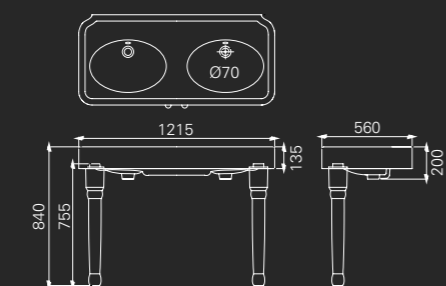

1200mm basin with overflow & ceramic console legs

D:560, W:1215, H:840
Tap holes: 0 (as shown), 1,2 or 3
Compatible wastes: ARCW18NKL, ARCW19 NKL, ARCW14NKL

Basin (ARC1200)
Ceramic console legs (ARC2)