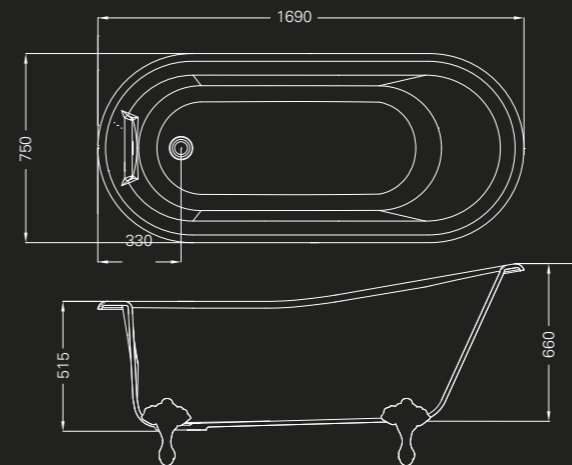

### Vine free-standing natural stone bath

L:1690 x W:800 x H:710

Weight empty: 94kg

Displaced capacity: 146 litres\*

Material: Natural stone

Tap hole options: 0, 1, 2 (supplied un-drilled)

Overflow hole un-drilled