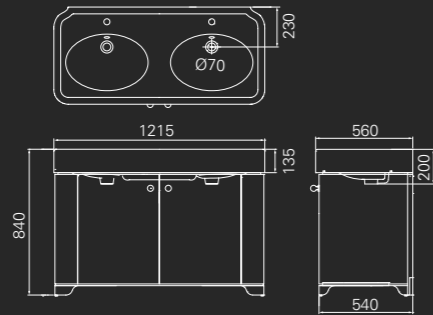

Basins

Shown in Dark Olive

1200mm floor-standing vanity unit (shown in Dark Olive) with double basin & overflows

Includes soft-close doors and nickel plated door knobs

D:560, W:1215, H:840
Tap holes: 0,1 (as shown), 2 or 3
Compatible waste: ARCW18NKL

Basin (ARC1200)
Vanity unit, Sand (ARC11C)
Vanity unit, Dark Olive (ARC11M)
Also available in Sand, see below