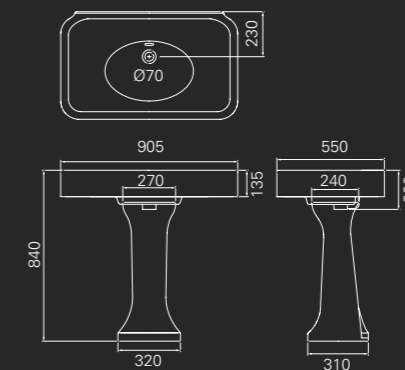

900mm basin with overflow & pedestal

D:550, W:905, H:840
Tap holes: 0 (as shown), 1, 2 or 3
Compatible waste: ARCW18NKL

Basin (ARC900)

Arcade pedestal (ARC1)

2 COLOURS
Sand or Dark Olive

To order a vanity unit in either Sand or Dark Olive, simply add 'C' (Sand) or 'M' (Dark Olive) at the end of the code ARC10.