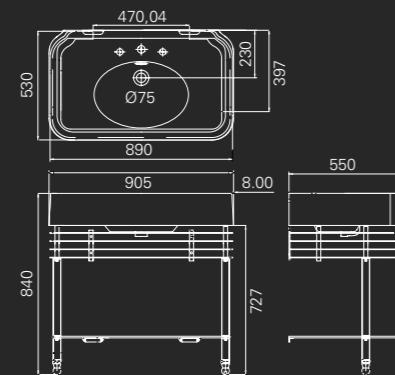

900mm basin with overflow & basin stand

Basin Stands are constructed from stainless steel and are nickel plate finished

D:550, W:905, H:840
Tap holes: 0, 1, 2 or 3 (as shown)
Compatible wastes: ARCW18NKL, ARCW19 NKL, ARCW14NKL

Basin (ARC900)

Floor stand inc. glass shelf (ARC23)