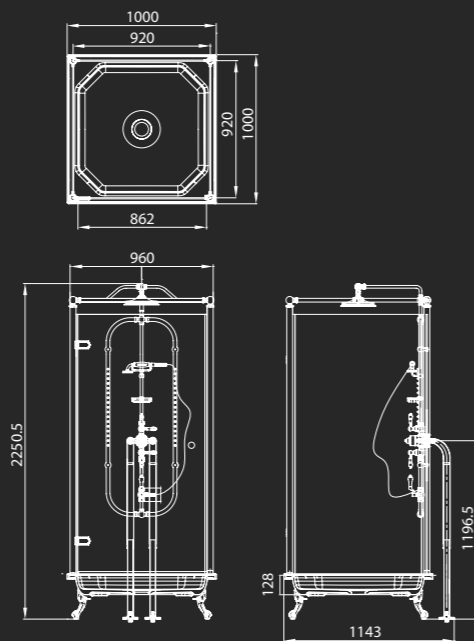

Piccadilly Shower Temple, page 30