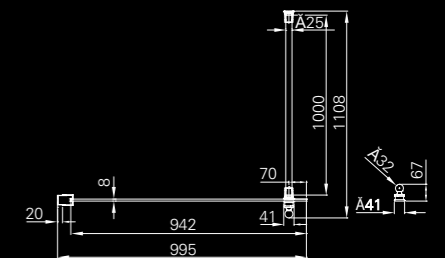

Walk in screen for corner installation

Size*	Enclosure consists of:	Adjustment min-max	Enclosure Code	Tray Code
1000	A: 1000	995-1010	ARC54	Z1173
1200	A: 1200	1195-1210	ARC55	Z1230
1400	A: 1400	1395-1410	ARC56	Z1177