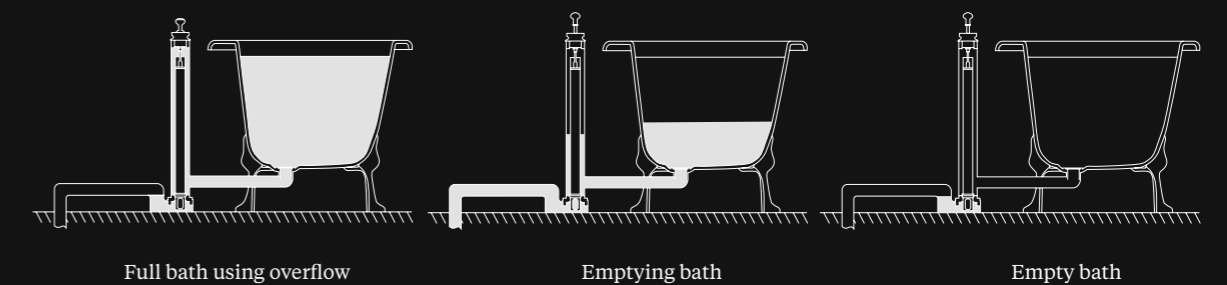

Innovative Designs, these taps are supplied with quarter turn valves.

Dual-lever basin mixer

**b. Waste & P-trap Extension\***

\*Allows the waste pipe to be situated up to 500mm away from the waste.

## Technology

Named fire hydrant due to its classic design, this is a very distinctive waste system that operates from the plug hole. Water fills the hydrant which incorporates a built in overflow and plug system, simply lift the handle to empty your bath. This waste system adds a level of opulence to your bathroom.

The waste pipe in our 'fire hydrant' is designed so that you can change the angles to fit into your waste in the floor.

Shown on page 02 with the Royal free-standing over bath shower and page 08 on the Sackville natural stone bath.