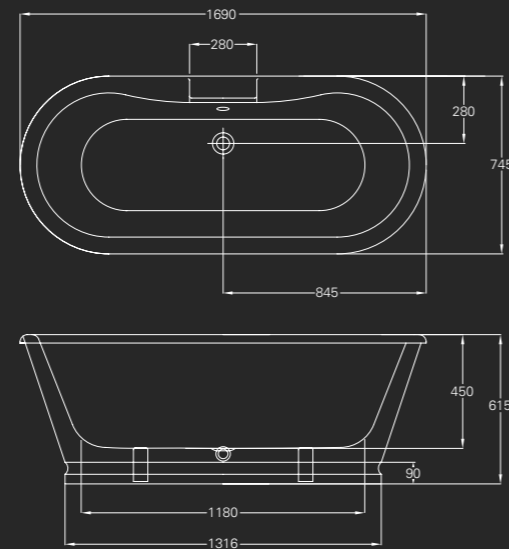

Albermarle Nickel Finish Bath, page 20

Albermarle free-standing bath with nickel finish
L:1690 x W:745 x H:615
Weight empty: 68kg
Displaced capacity: 180 litres*
Material: Bath inner is acrylic; bath surround has a stainless steel construction with nickel finish
Tap hole options: 0, 1, 2 (supplied un-drilled)
Overflow hole is predrilled
Compatible wastes: ARCW4NKL, ARCW3NKL

Code: ARC25

*Displaced capacity is the baths capacity less 70 litres