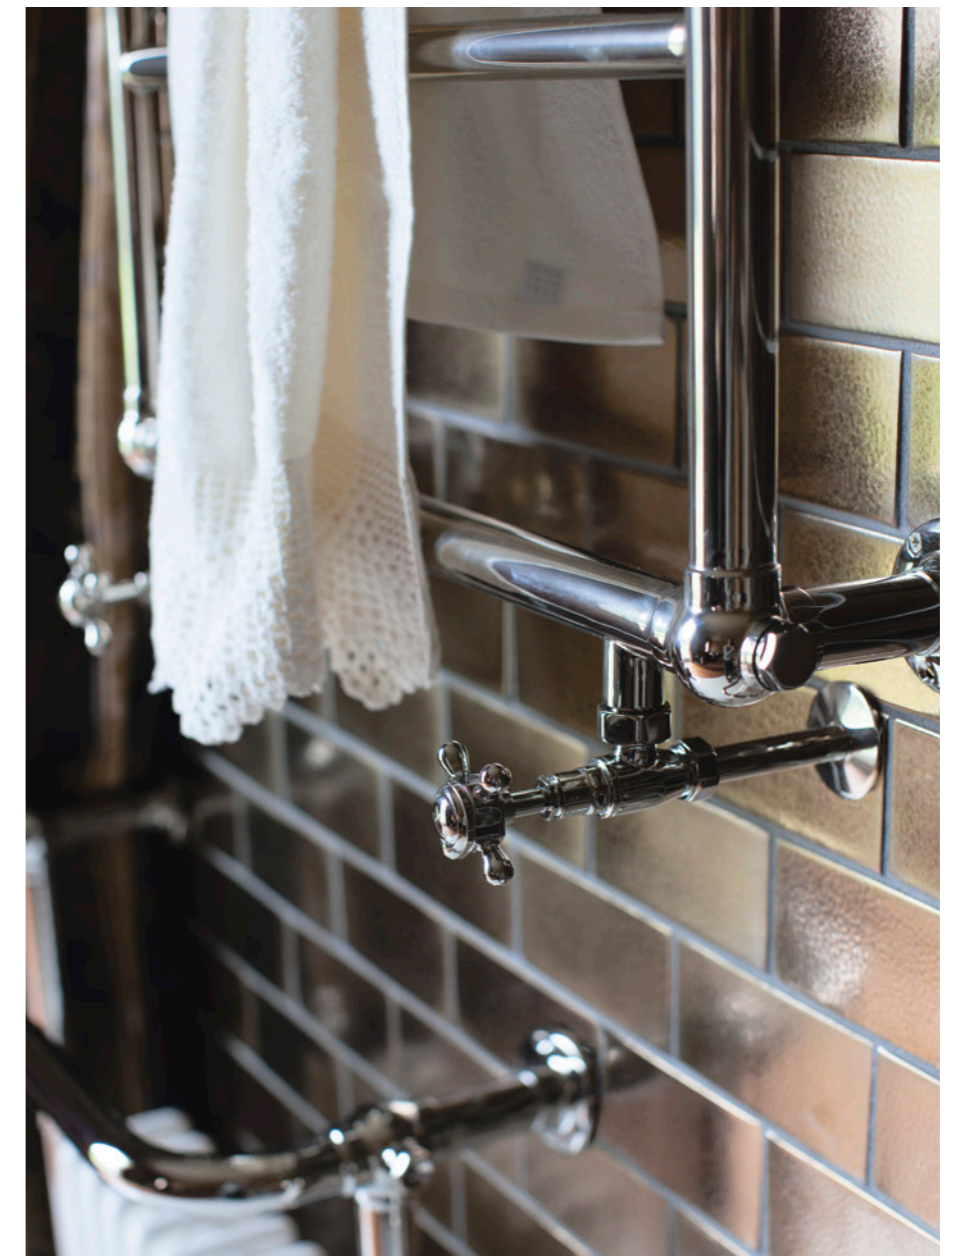

Wall-mounted three tap hole basin mixer. Cloakroom Basin pillar taps.
Dual lever basin mixer. Deck-mounted three hole basin mixer.

Each of the Arcade radiators are finished in nickel to add a level of class to your bathroom. Choose from three beautiful styles and pair with straight or angled valves.