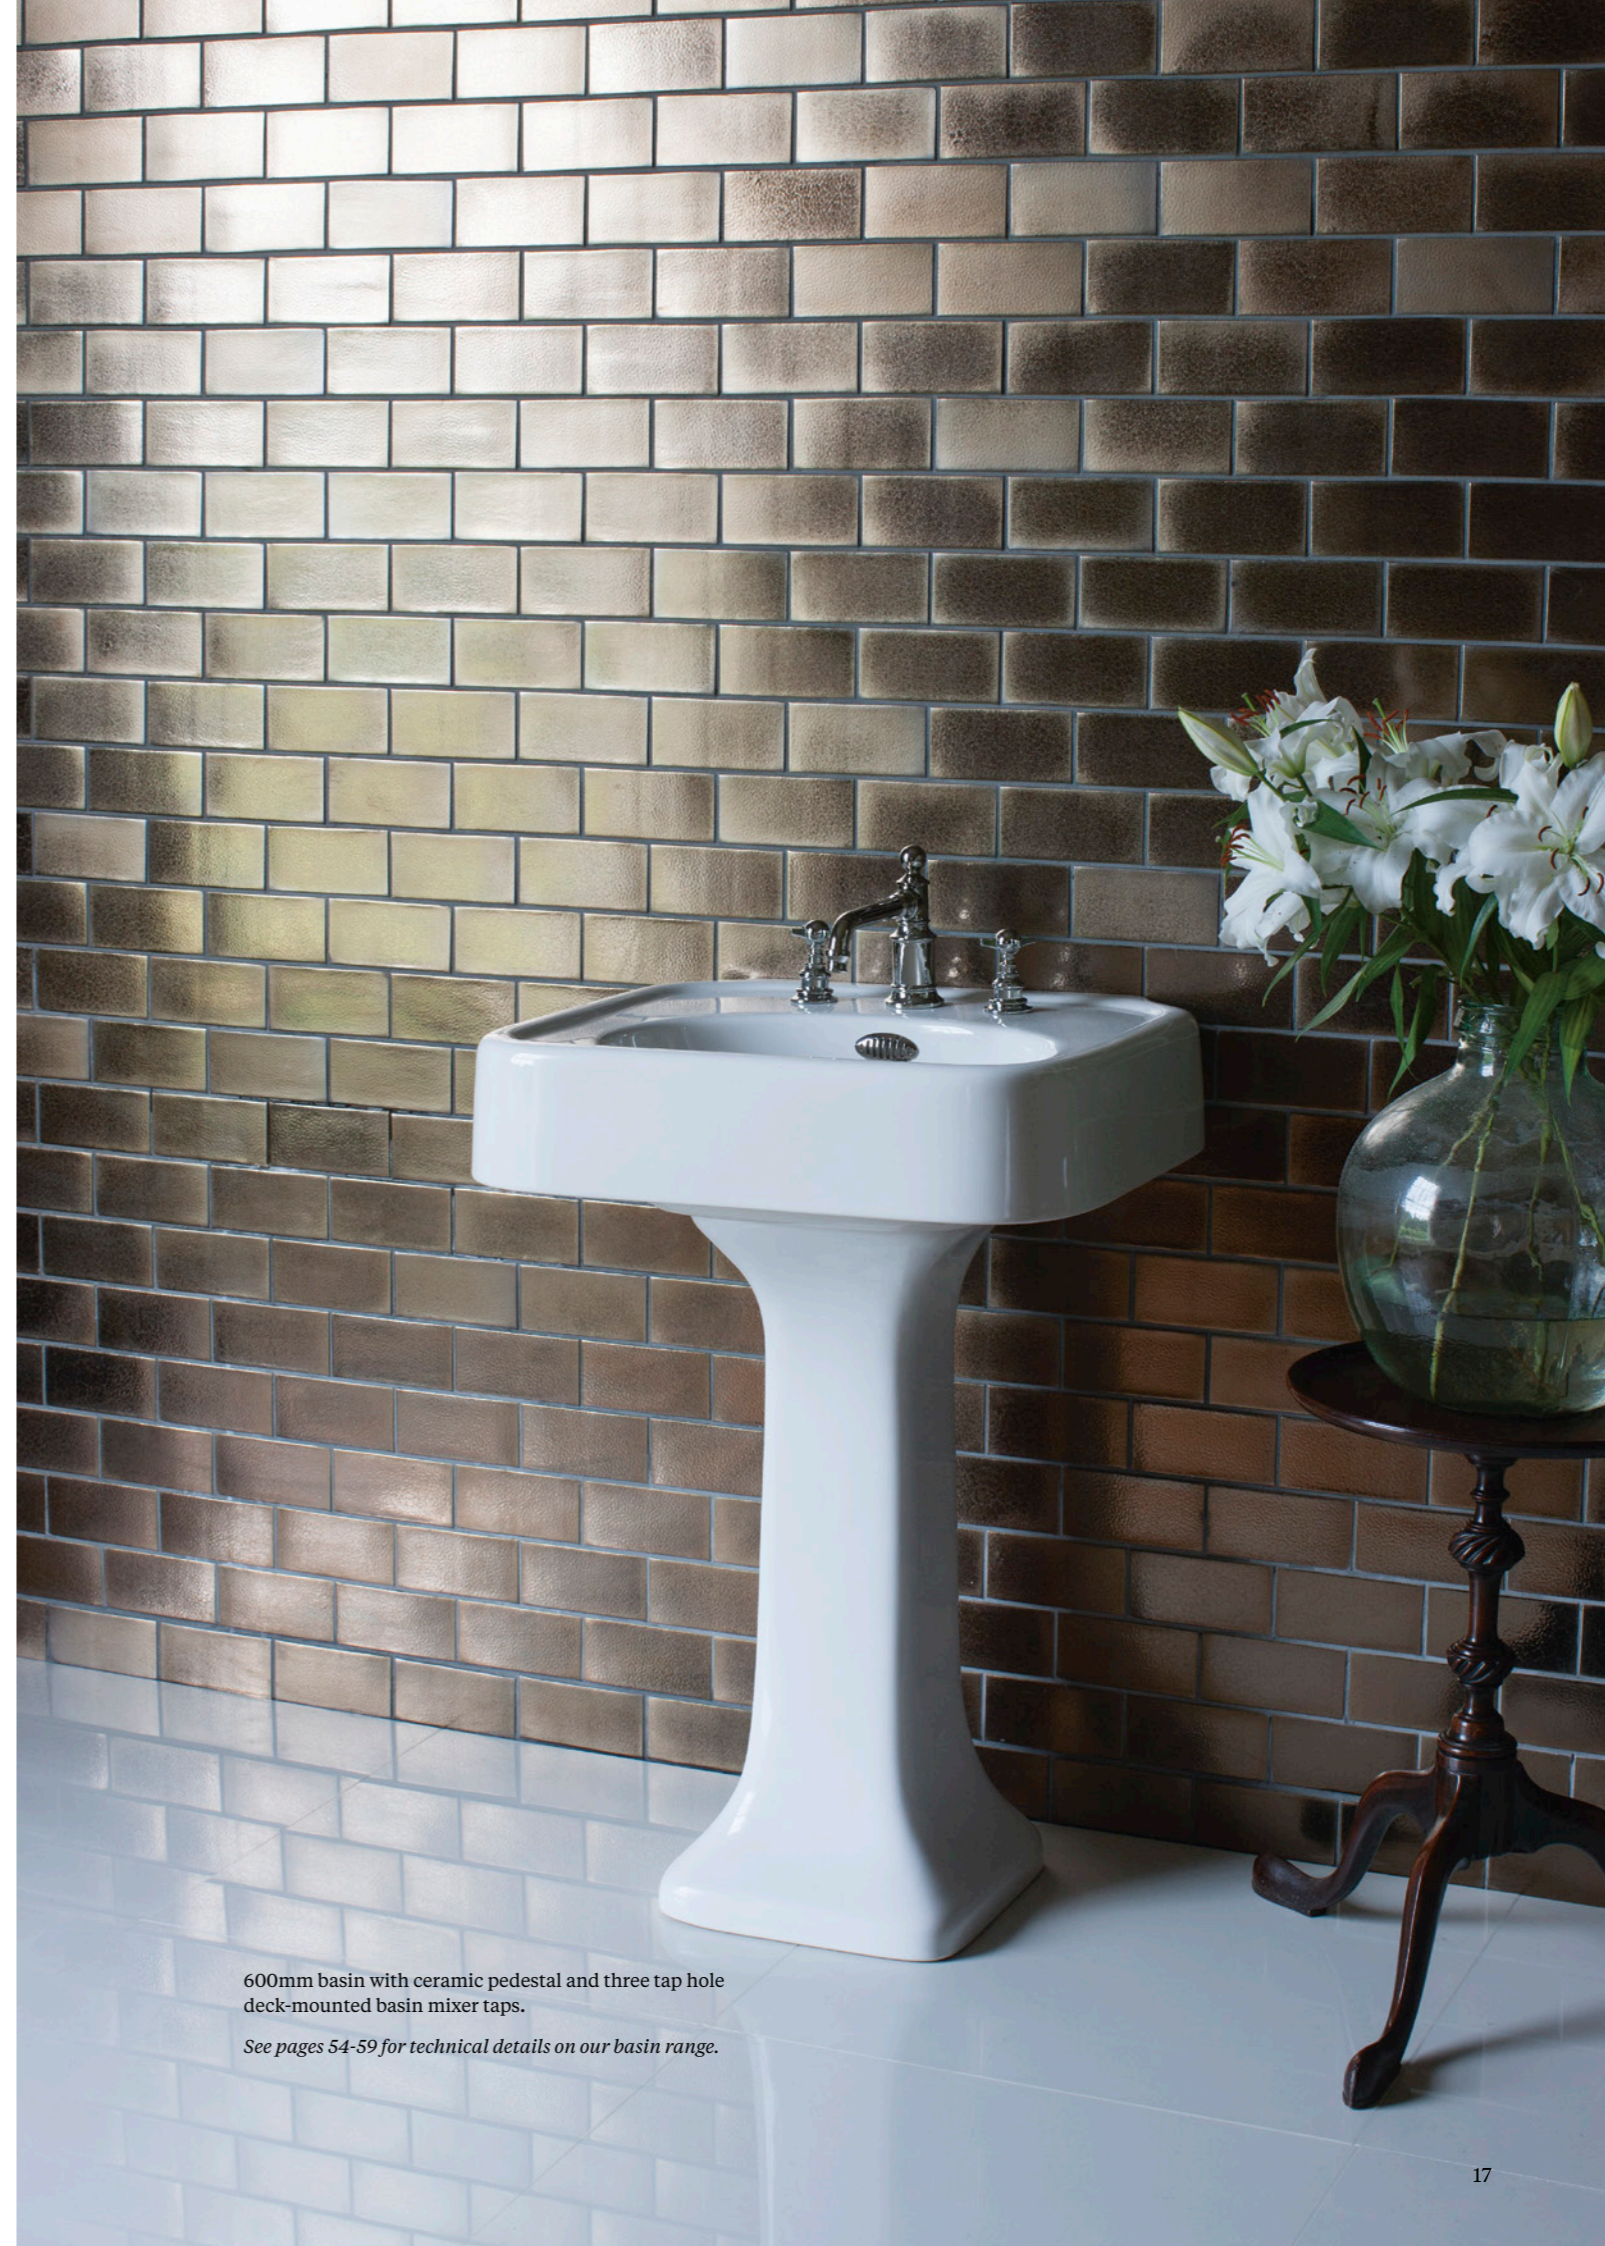

600mm basin with ceramic pedestal and three tap hole deck-mounted basin mixer taps.

See pages 54-59 for technical details on our basin range.