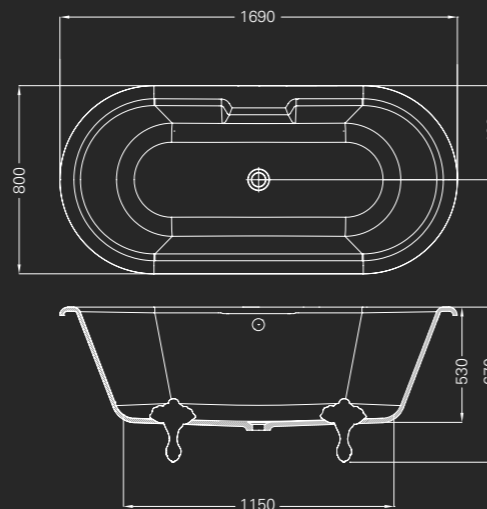

### Vine free-standing natural stone bath

L:1690 x W:800 x H:710

Weight empty: 94kg

Displaced capacity: 146 litres\*

Material: Natural stone

Tap hole options: 0, 1, 2 (supplied un-drilled)

Overflow hole un-drilled