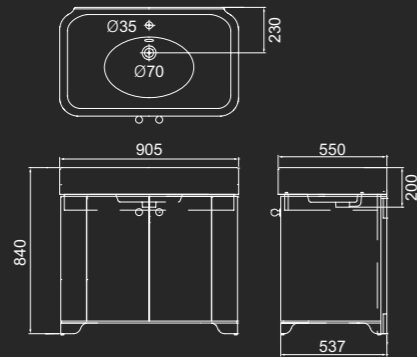

Basins

Shown in Sand

900mm floor-standing vanity unit (shown in Sand) with basin and overflow

Includes soft-close doors and nickel plated door knobs

D:550, W:905, H:840
Tap holes: 0, 1 (as shown), 2 or 3
Compatible waste: ARCW18NKL

Basins (ARC900)

Vanity unit, Sand (ARC10C)
Vanity unit, Dark Olive (ARC10M)

Also available in Dark olive, see below