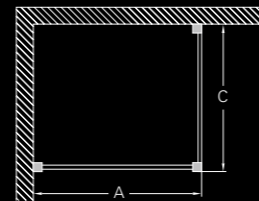

Arcade Hinge Door & Side Panel