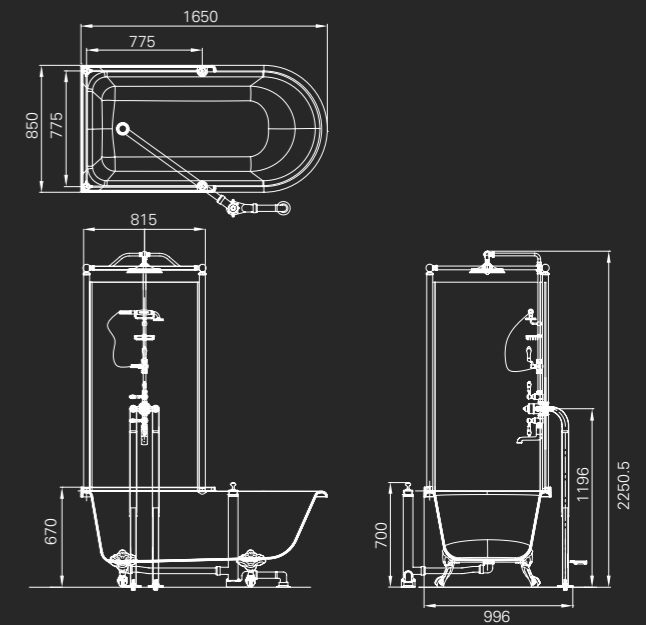

Hinged bath screen

Nickel Plated
Hinged Bath screen
L:950, W:850 (20mm adjustment), H:1500
Code: ARC45

Royal free-standing over bath shower

Royal Bath, page 04

Royal Free-standing over bath shower
temple (left hand option shown)
L:990, W:1650, H:2250
Code: H402-ARC

Air boosted rain shower rose
Bath volume 250 litres (Volume of water
contained in the bath if filled to the overflow)
Glass thickness 8mm
Safety glass with Easy Clean Coating
The Royal shower temple is designed to operate
between pressures of 3 and 5 Bar. For more flow rate
information see the technical specification on our website